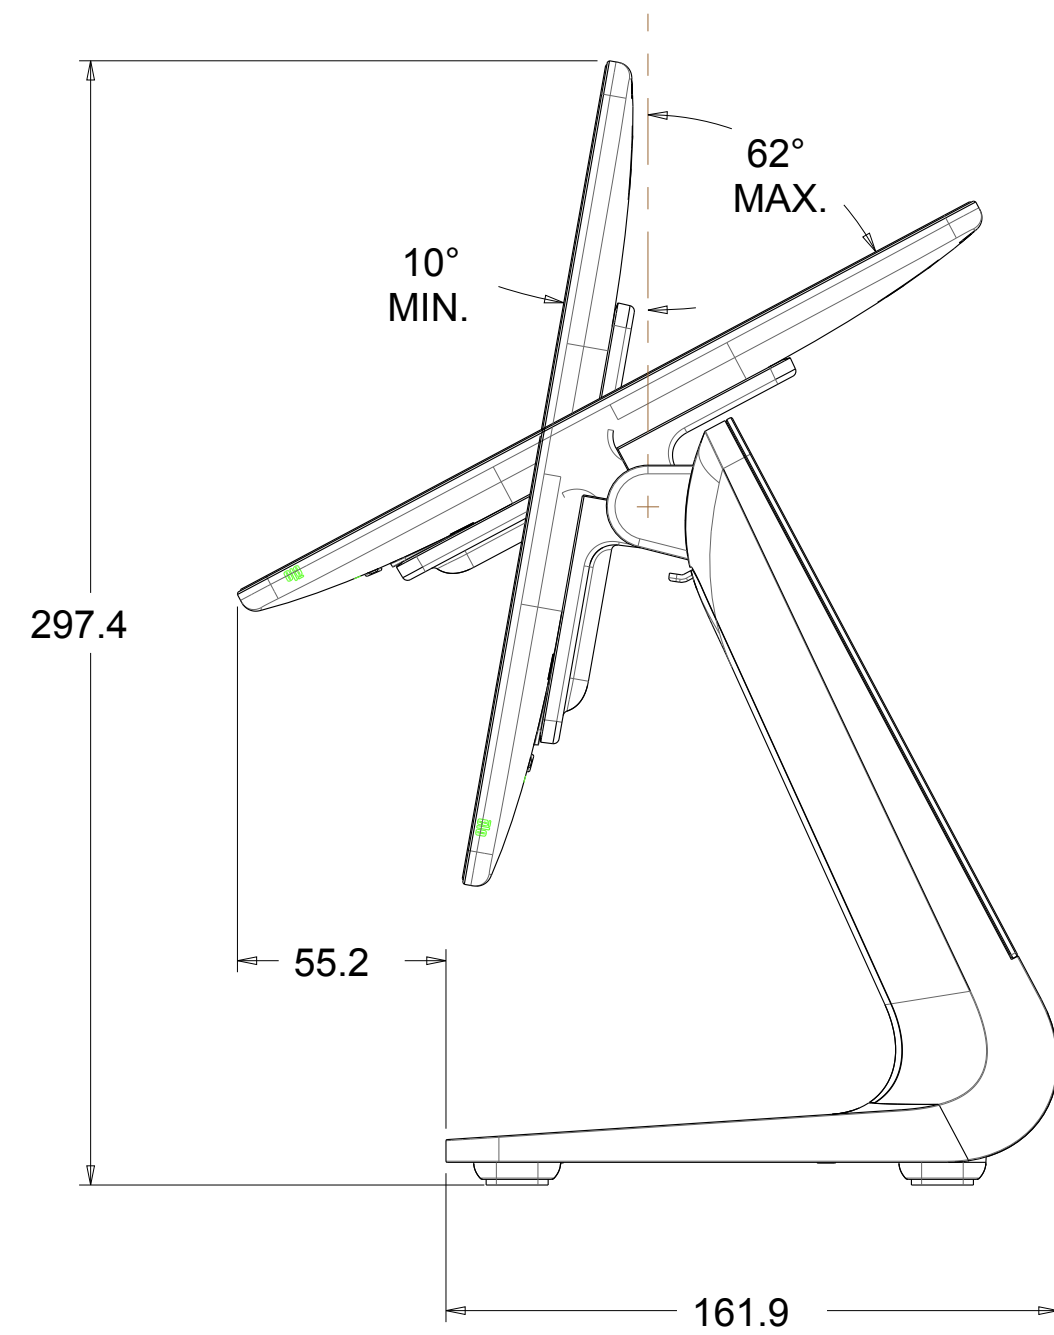

TITLE: Z30 STAND WITH SLATE 15"

10.1" CUSTOMER FACING DISPLAY (CFD) SHOWN. NO CFD MODEL AVAILABLE.

I/O DEFINITION
(CABLE COVER DOOR REMOVED)

COUNTER MOUNT OPTION
(SEE QUICK INTSTALL GUIDE)