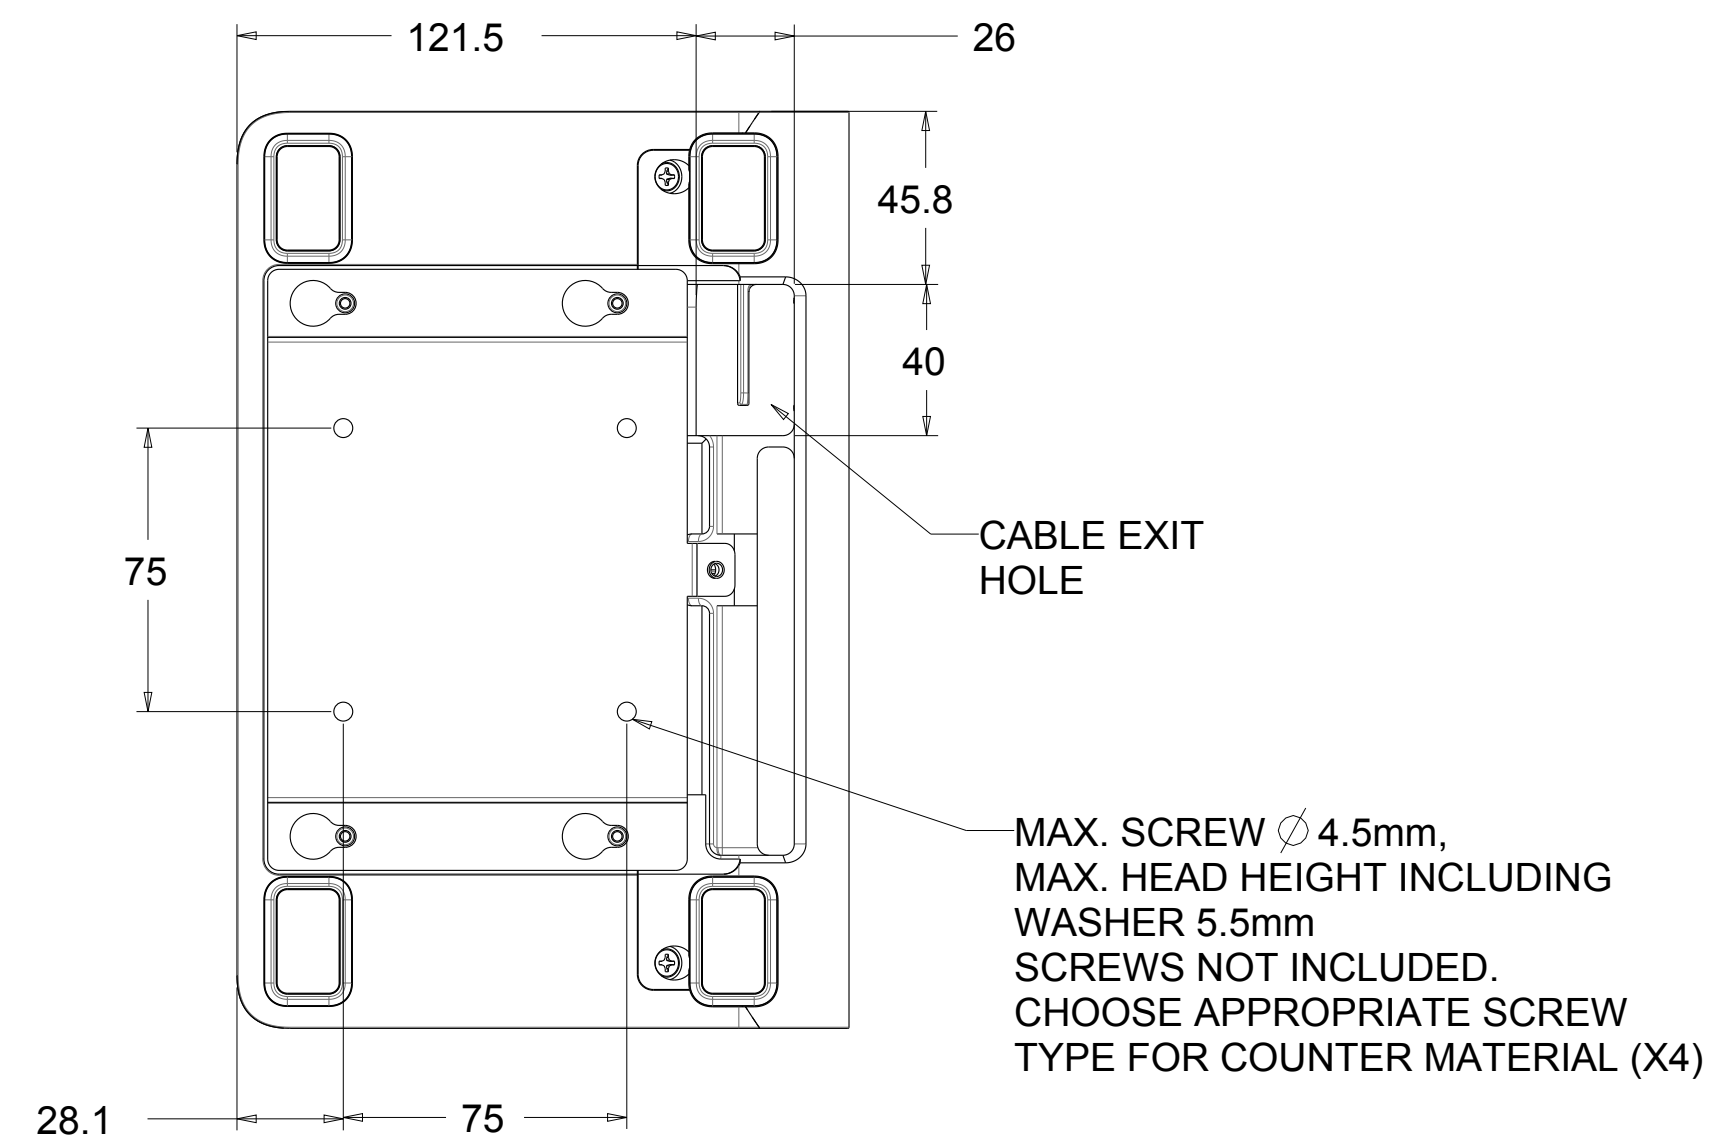

TITLE: Z30 STAND WITH SLATE 15"

10.1" CUSTOMER FACING DISPLAY (CFD) SHOWN. NO CFD MODEL AVAILABLE.

I/O DEFINITION
(CABLE COVER DOOR REMOVED)

COUNTER MOUNT OPTION
(SEE QUICK INTSTALL GUIDE)