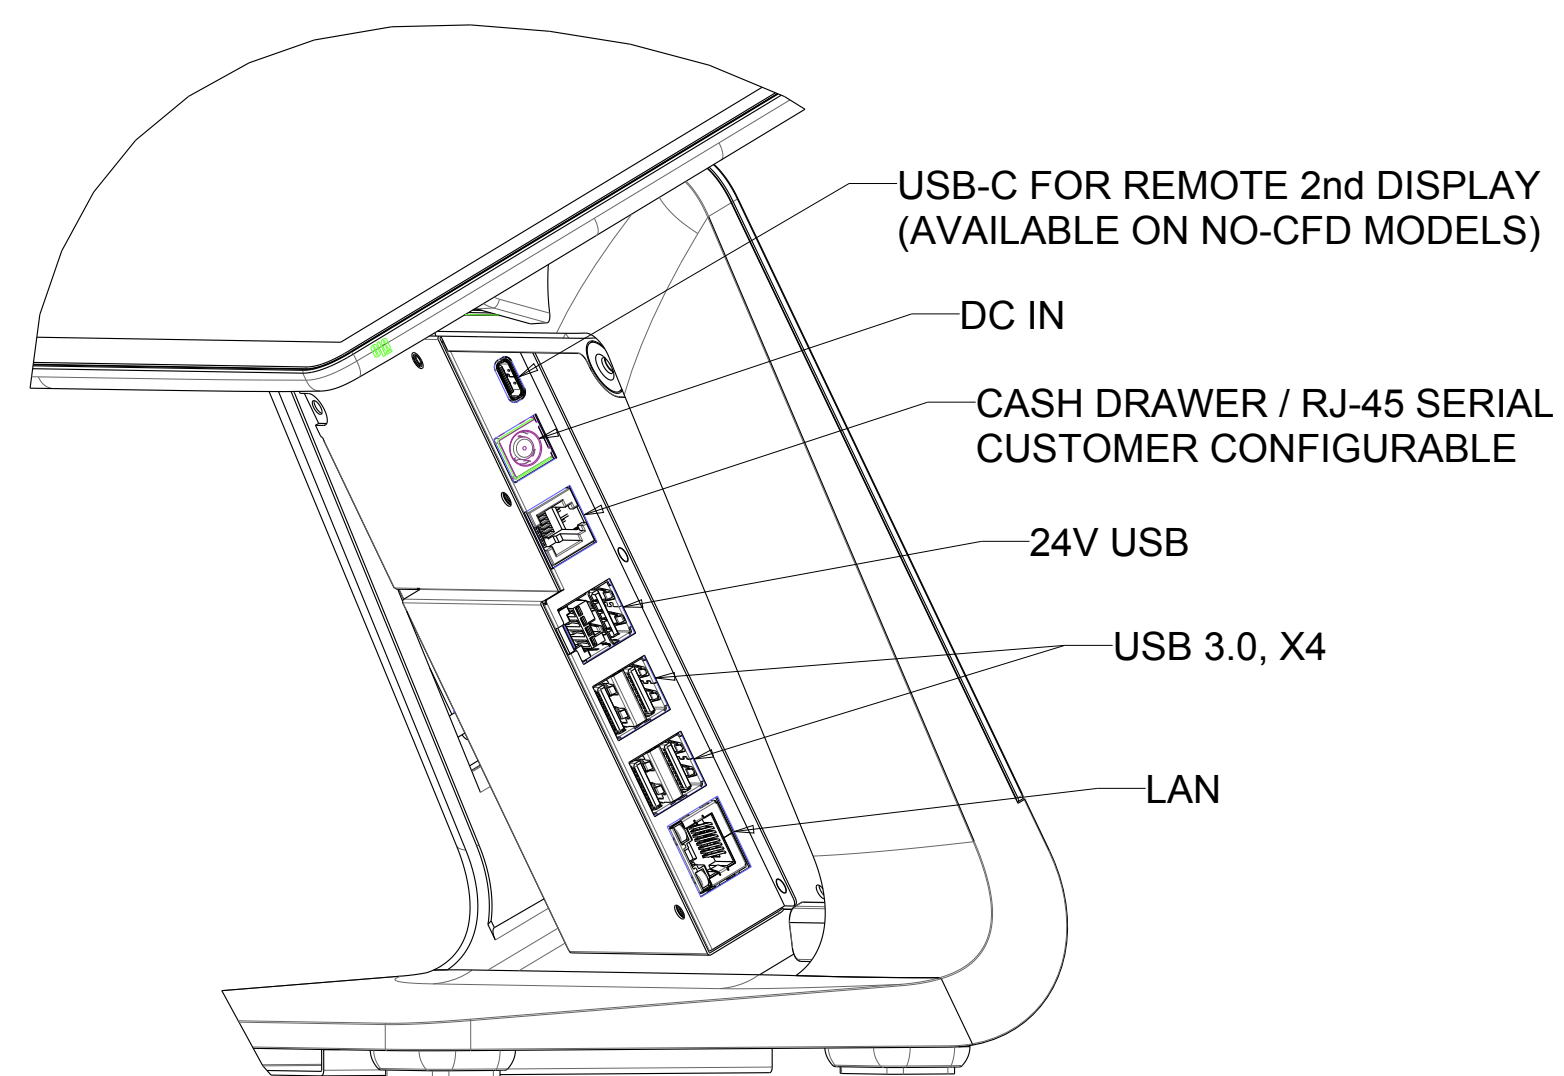

TITLE: Z30 STAND WITH SLATE 15"

10.1" CUSTOMER FACING DISPLAY (CFD) SHOWN. NO CFD MODEL AVAILABLE.

I/O DEFINITION
(CABLE COVER DOOR REMOVED)

COUNTER MOUNT OPTION
(SEE QUICK INTSTALL GUIDE)