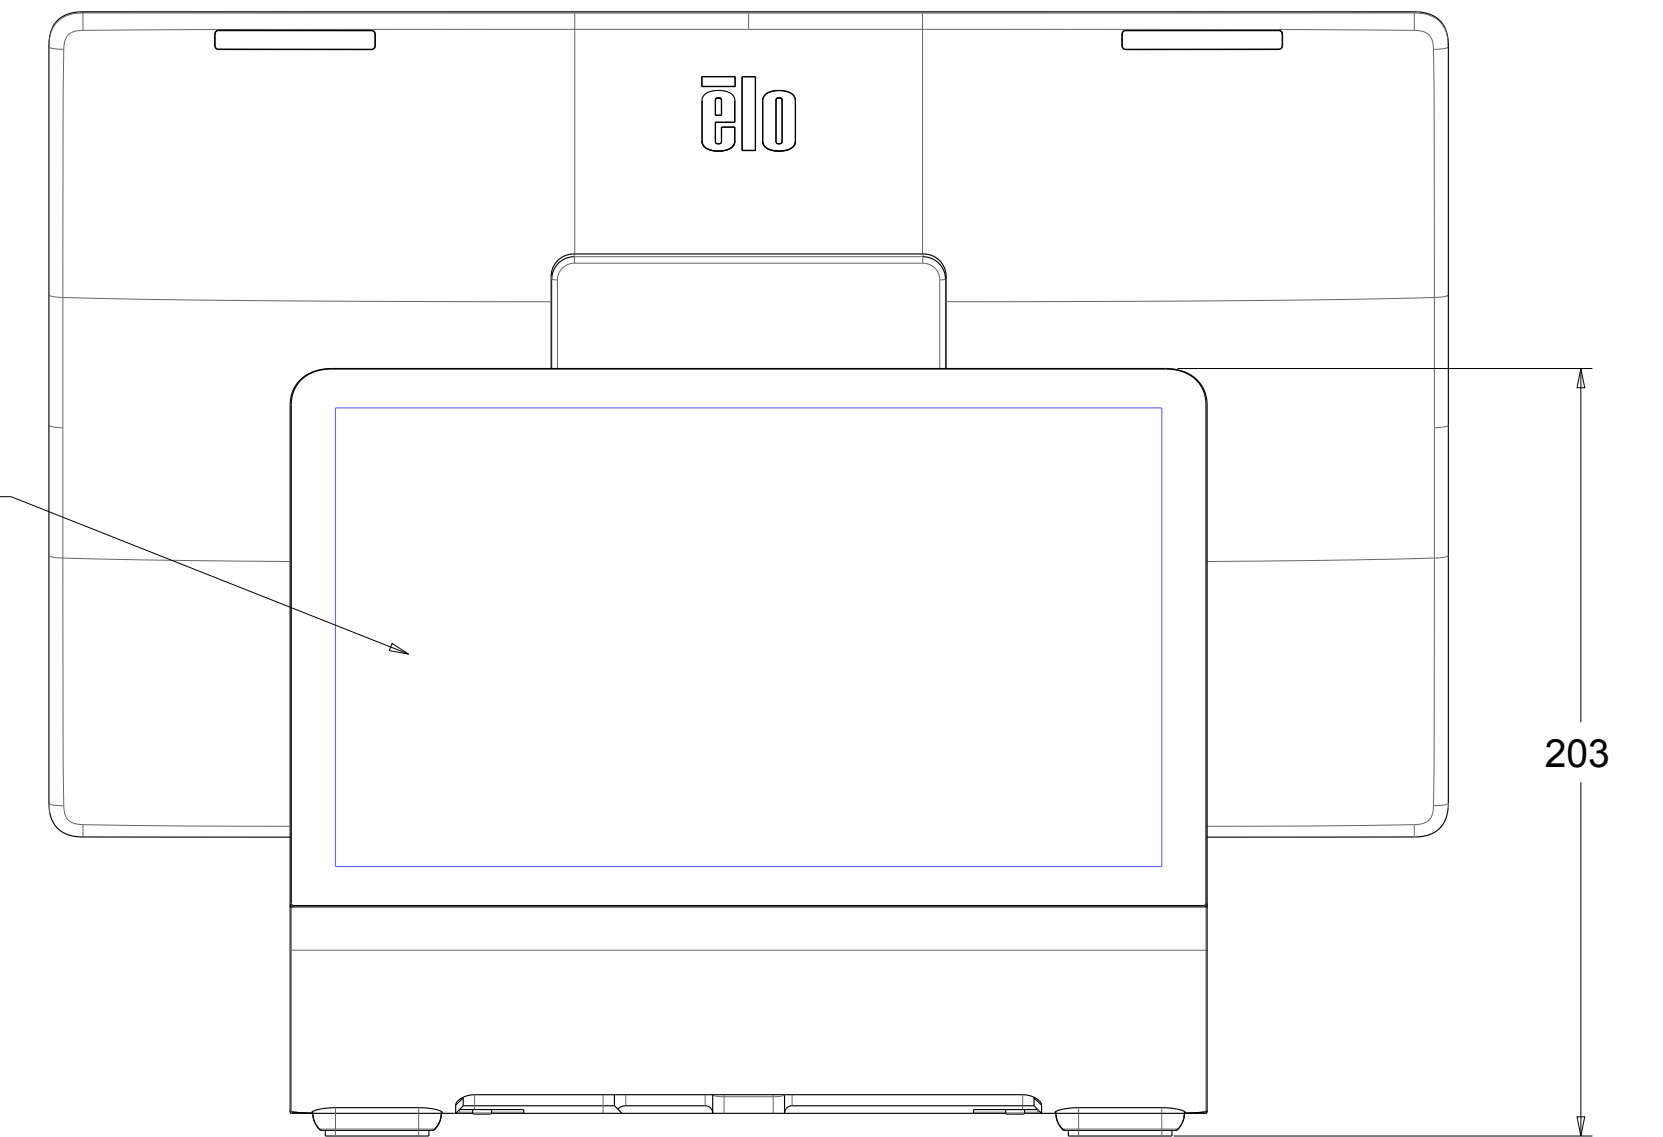

TITLE: Z30 STAND WITH SLATE 15"

10.1" CUSTOMER FACING DISPLAY (CFD) SHOWN. NO CFD MODEL AVAILABLE.

I/O DEFINITION
(CABLE COVER DOOR REMOVED)

COUNTER MOUNT OPTION
(SEE QUICK INTSTALL GUIDE)