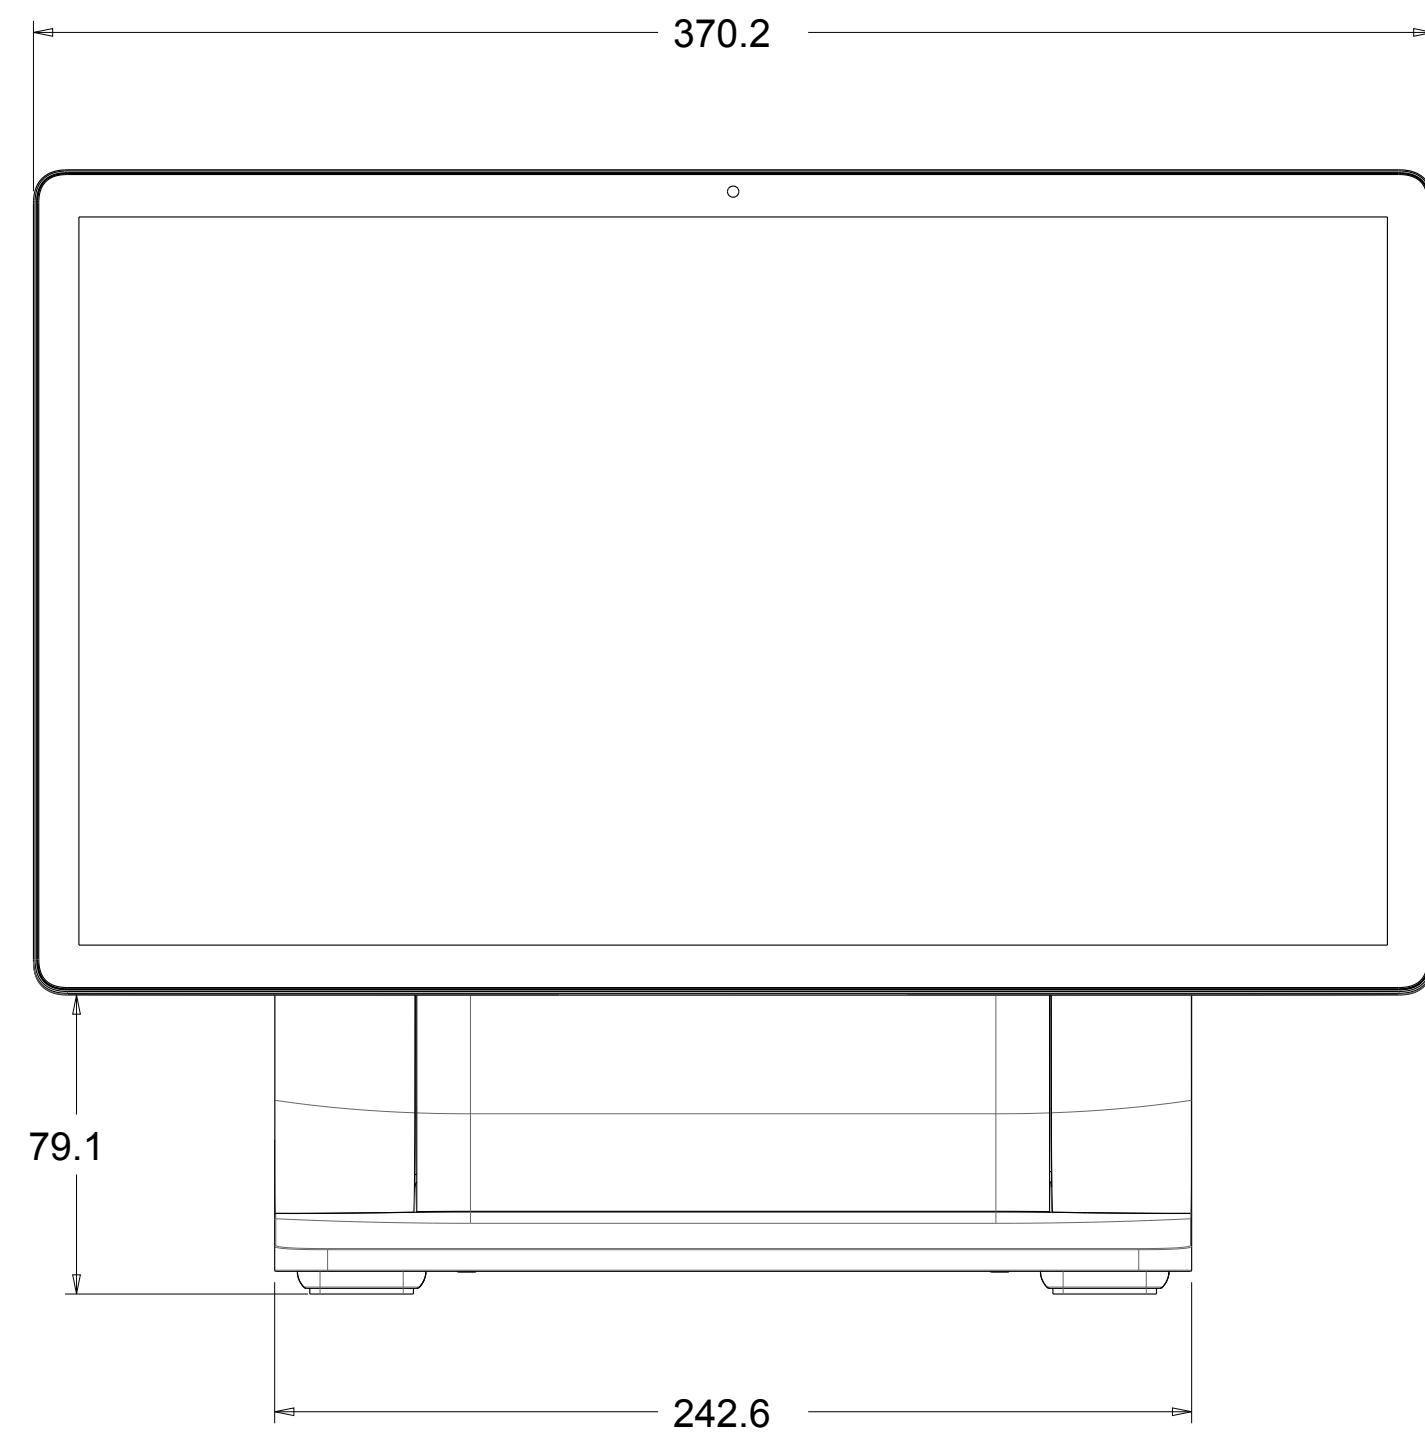

TITLE: Z30 STAND WITH SLATE 15"

10.1" CUSTOMER FACING DISPLAY (CFD) SHOWN. NO CFD MODEL AVAILABLE.

I/O DEFINITION
(CABLE COVER DOOR REMOVED)

COUNTER MOUNT OPTION
(SEE QUICK INTSTALL GUIDE)